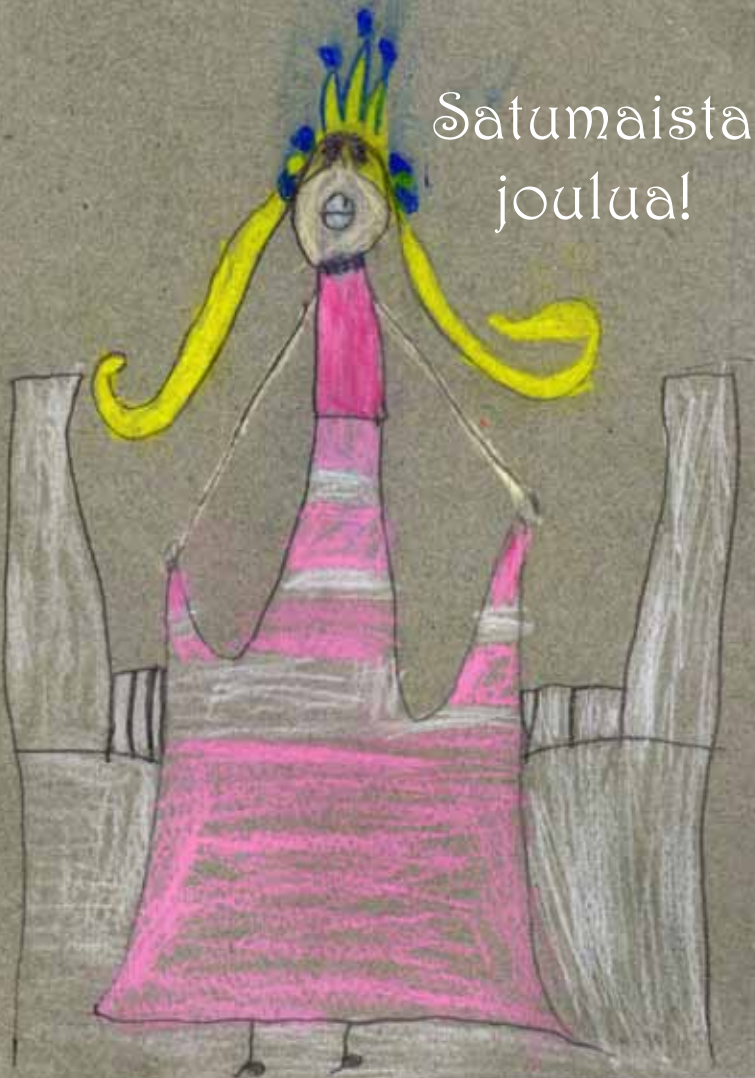

Hyvää
joulua!

Hyvää
joulua!

PE2B

Iloista
joulua!

PE2E

Iloista joulua!

A child's drawing in black ink on a light background. The central focus is a Christmas tree with a thick trunk and several branches. A large, dark, oval shape is drawn on the trunk, resembling a wreath or a decorative element. To the left of the tree, there are two long, thin, curved shapes that look like branches or perhaps a reindeer's antlers. At the bottom left, there is a small drawing of a reindeer's head with a large nose. The drawing is simple and expressive, typical of a young child's artwork.

Iloista
joulua!

LA1B

The image is a vertical artwork with a monochromatic purple color palette. It features a central, textured vertical trunk that resembles a tree or a stylized column. From this trunk, several spiral-shaped branches emerge, each forming a distinct, rounded spiral. The background is a textured, mottled purple, suggesting a canvas or paper with visible brushstrokes or fibers. The overall composition is balanced and rhythmic due to the repeating spiral forms.

Iloista
joulua!

Iloista
joulua!

Iloista
joulua!

LA2C

Satumaista
joulua!

Aada Häkli, 6v

Anni Korula
LAST 8V
2017

Satumaista joulua!